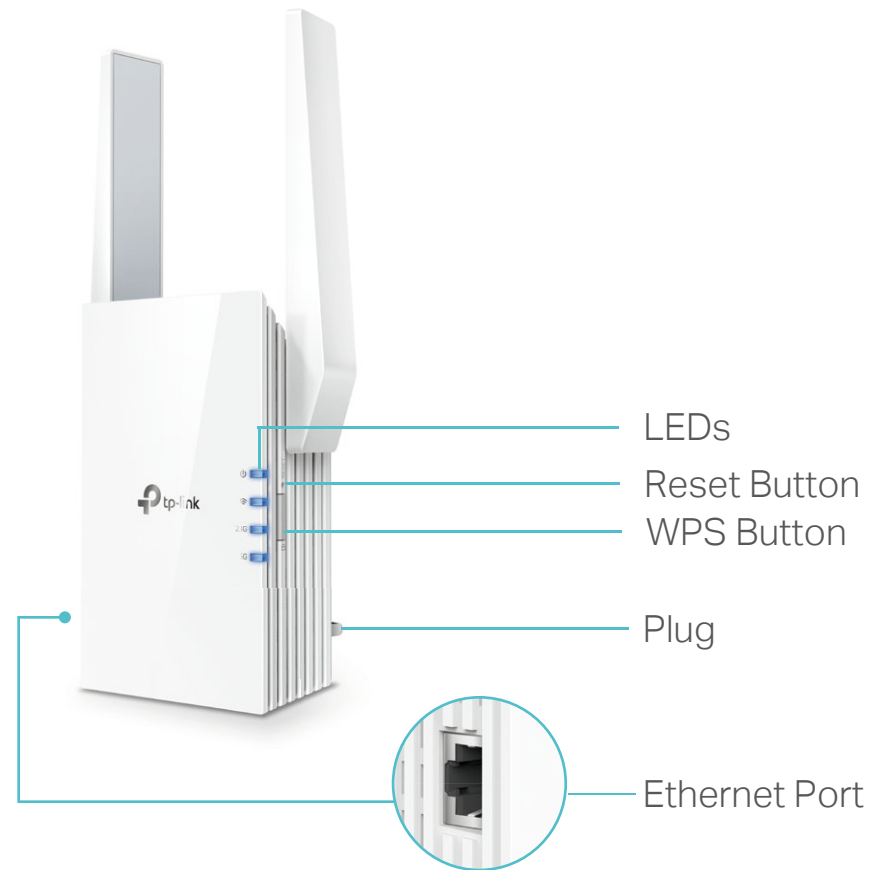

Specifications

Hardware

- Button: WPS Button, Reset Button
- Port: 1 Gigabit Ethernet Port
- Antenna: 2 External Antennas
- Power Consumption: 10W
- Dimensions (W × D × H): 2.9×1.8×4.9 in. (74.0×46×124.8 mm)

Wireless

- Wireless Standards: IEEE 802.11a/n/ac/ax 5 GHz, IEEE 802.11b/g/n 2.4 GHz
- Frequency: 2.4 GHz and 5 GHz
- Signal Rate: 300 Mbps at 2.4 GHz, 1200 Mbps at 5 GHz
- Transmit Power: 2.4G<20dBm,5G<30dBm
- Reception Sensitivity:
  - 5 GHz:
    - 11a 6Mbps:-93dBm, 11a 54Mbps:-75dBm
    - 11ac HT20 MCS8:-70dBm, 11ac HT40 MCS9:-66dBm 11ac HT80 MCS9:-62dBm
  - 2.4 GHz:
    - 11g 6Mbps:-94dB, 11g 54Mbps:-77dBm
    - 11n HT20 MCS7:-75dBm, 11n HT40 MCS7:-72dBm
- Wireless Function: Enable/Disable Wireless Radio, Wireless Statistics encryptions
- Wireless Security: 64/128-bit WEP, WPA/WPA2-PSK

Others

- Certification
  CE, RoHS
- System Requirements
  Microsoft Windows 98SE, NT, 2000, XP, Vista™ or Windows 7, 8, 8.1, 10, MAC OS, NetWare, UNIX or Linux
  Internet Explorer 11, Firefox 12.0, Chrome 20.0, Safari 4.0, or other Java-enabled browser
- Package Contents
  Wi-Fi Range Extender RE505X
  Quick Installation Guide

For more information, please visit

<https://www.tp-link.com/home-networking/range-extender/re505x/>

or scan the QR code left

Attention: In EU member states and EFTA countries, the operation in the frequency range 5150MHz - 5350MHz is only permitted indoors.

Specifications are subject to change without notice. TP-Link is a registered trademark of TP-Link Technologies Co., Ltd. Other brands and product names are trademarks or registered trademarks of their respective holders. Copyright ©2019 TP-Link Technologies Co., Ltd. All rights reserved.

†Maximum wireless signal rates are the physical rates derived from IEEE Standard 802.11 specifications. Actual wireless data throughput and wireless coverage per ft² are not guaranteed and will vary as a result of network conditions, client limitations, and environmental factors, including building materials, obstacles, volume and density of traffic, and client location.

‡The product may not be compatible with routers or gateways with firmware that has been altered, is based on open source programs, or is non-standard or outdated.

§Smart Roaming is designed for devices that support the 802.11k/v standard.

ΔUp to 4x Capacity refers to 4x increase in median throughput under dense environment compared to 11ac wave 2 range extender.

*Saving clients' battery power requires clients to also support the 802.11ax Wi-Fi standard. Actual power reduction may vary as a result of network conditions, client limitations, and environmental factors.

www.tp-link.com

TP-Link AX1500 Wi-Fi Range Extender RE505X