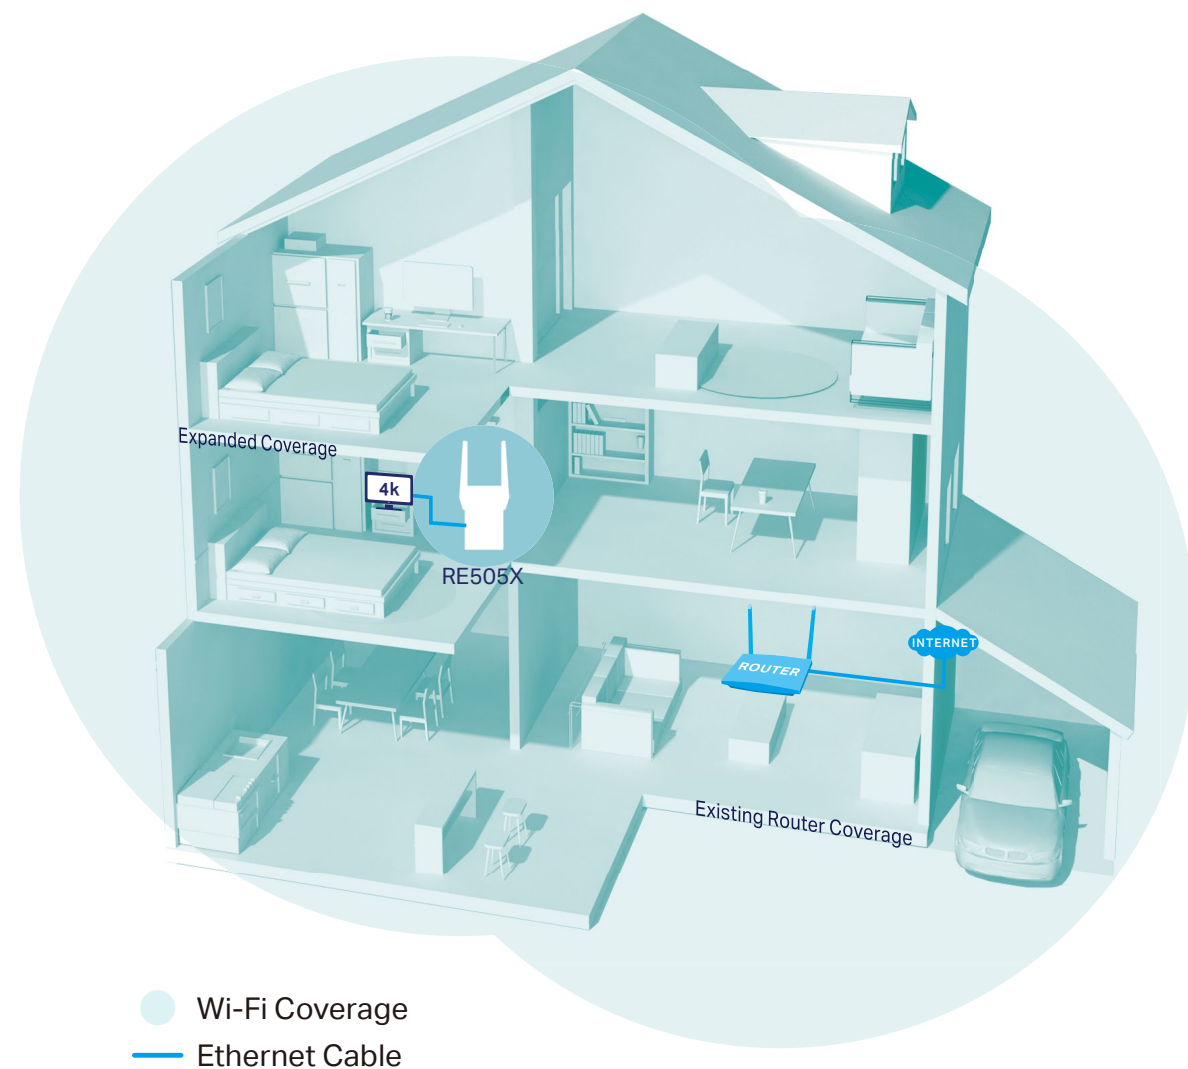

Highlights

Extend AX1500 Wi-Fi to Your Whole Home

Works with any Wi-Fi router to eliminate Wi-Fi dead zones, and blanket your home with stable, super-fast, seamless Wi-Fi via OneMesh™.

Faster Wi-Fi 6 Speed

Turbocharge your devices with wireless speeds of up to 1.5Gbps.

Larger Capacity^Δ

Wi-Fi 6 builds a more efficient network that increases the average throughput by 4 times and serves more devices.

Ultra-Low Latency

Take advantage of ultra-low latency to enjoy smoother online experience.

Save Clients' Battery Power*

Target Wake Time schedules the connection time of battery-powered devices to reduce their power consumption.

Adaptive Path Selection

Keep your network running at top-speed by automatically choosing the fastest connection path to the router.

Access Point Mode

Create a new Wi-Fi access point to enhance your wired network with Wi-Fi capability.

Easy Setup Within Minutes

Easy setup and management via WPS button/Tether app/Web UI.